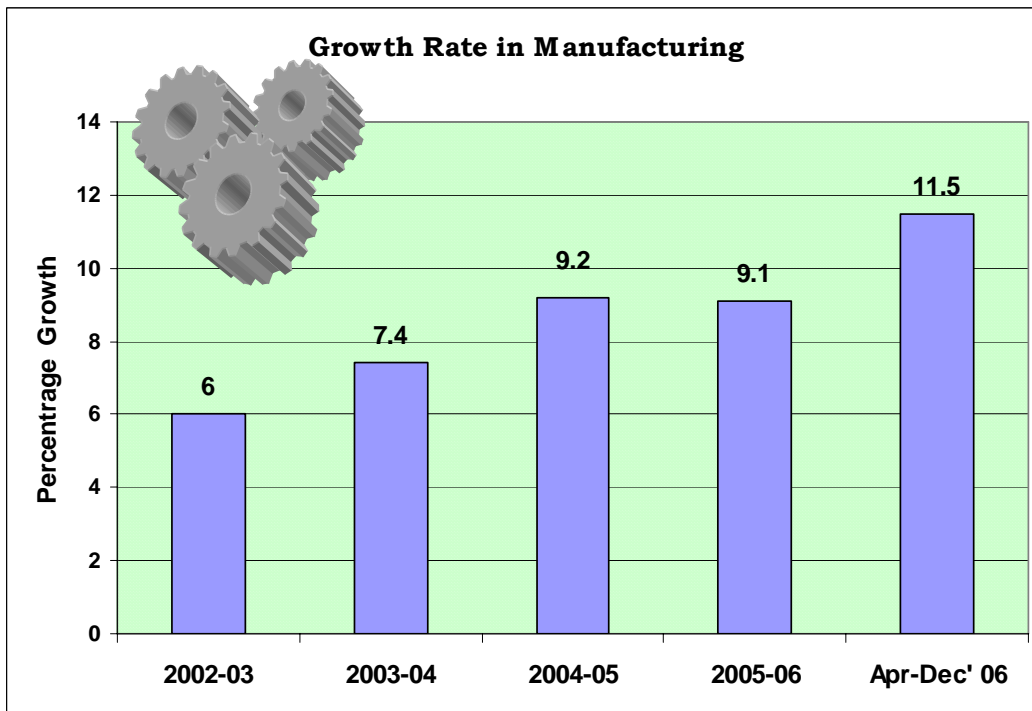

**PRESS INFORMATION BUREAU
GOVERNMENT OF INDIA**

**INDEX OF INDUSTRIAL PRODUCTION AND GROWTH RATE IN
MANUFACTURING SECTOR**

*New Delhi, Phalgun 8, 1928
27th Feb 2007*

Base Year : 1993-94